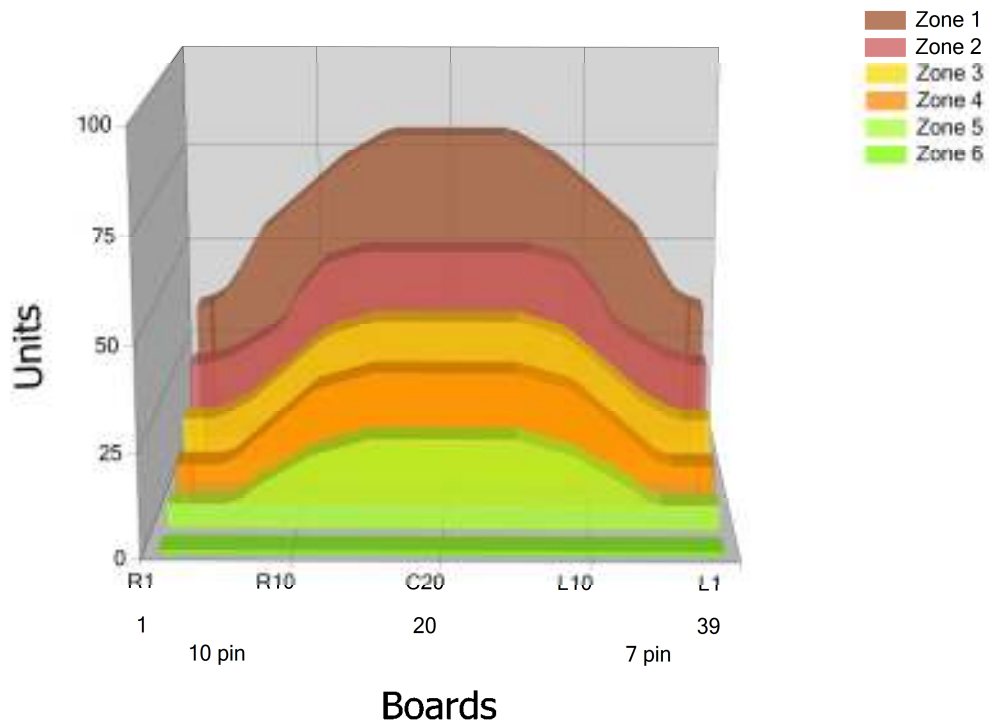

# HBL A-MEST38

Conditioner:

Cleaner:

## Zone Configuration

Cleaner Transition

Mode: Clean and Condition

Speed: Quick Clean

Start Cleaner Spray: 0 Feet

Start Squeegee: 0 Feet

Start Conditioning: 6 Inches

Split Pattern: No

Zone 1	Avg	Ratio
Left	48.6	1.6 : 1
Right	48.6	1.6 : 1
Center	80.0	

Zone 2	Avg	Ratio
Left	29.2	1.8 : 1
Right	29.2	1.8 : 1
Center	54.0	

Zone 3	Avg	Ratio
Left	19.4	2.1 : 1
Right	19.4	2.1 : 1
Center	41.0	

Zone 4	Avg	Ratio
Left	12.4	2.7 : 1
Right	12.4	2.7 : 1
Center	33.0	

Zone 5	Avg	Ratio
Left	7.0	3.1 : 1
Right	7.0	3.1 : 1
Center	22.0	

Zone 6	Avg	Ratio
Left	1.0	1.0 : 1
Right	1.0	1.0 : 1
Center	1.0	