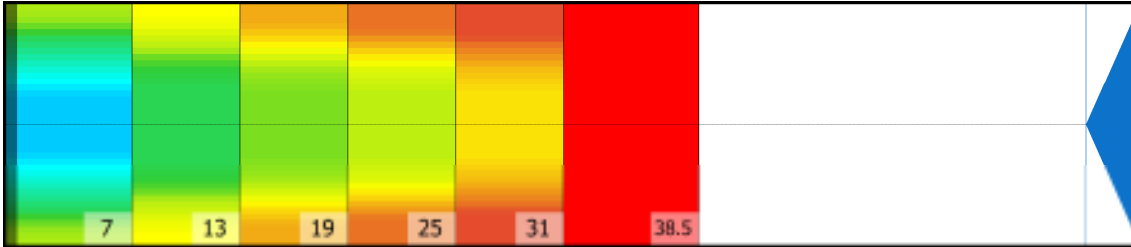

HBL A-MEST38

Conditioner:

Cleaner:

Zone Configuration